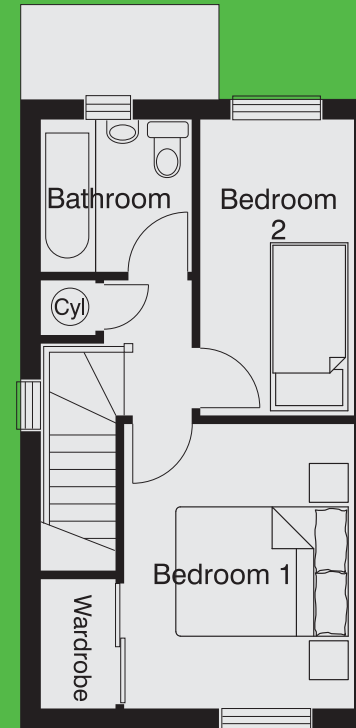

THE PIPPIN

FOX COVERT | MISTERTON

TOWN & COUNTRY
COLLECTION

TWO BEDROOM TOWN HOUSE WITH GARAGE

2 BEDROOMS 58 SQ. M (627 SQ. FT)

- ✓ Quality fitted kitchen & appliances
- ✓ Carpets and light fittings included
- ✓ Off street parking

THE PIPPIN

TWO BEDROOM TOWN HOUSE WITH GARAGE

GROUND FLOOR

Entrance Hall	1.80m x 1.43m	(5' 11" x 4' 8")
Lounge	3.87m x 2.80m	(12' 8" x 9' 3")
Kitchen	3.08m x 1.70m	(10' 1" x 5' 7")
Dining area	2.40m x 1.90m	(7' 10" x 6' 4")
Cloakroom	1.71m x 0.85m	(5' 7" x 2' 9½")

FIRST FLOOR

Bedroom 1	3.43m x 2.80m	(11' 3" x 9' 3")
Bedroom 2	3.57m x 1.78m	(11' 8½" x 5' 10")
Family Bathroom	1.88m x 1.70m	(6' 2" x 5' 7")
Landing	1.75m x 1.08m	(5' 9" x 3' 6")