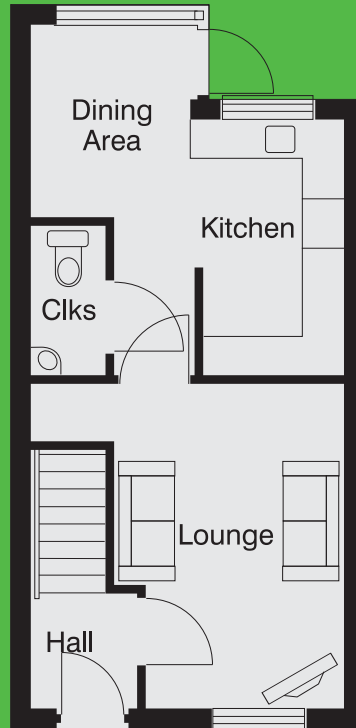

THE PIPPIN

FOX COVERT | MISTERTON

TOWN & COUNTRY
COLLECTION

TWO BEDROOM TOWN HOUSE WITH GARAGE

2 BEDROOMS 58 SQ. M (627 SQ. FT)

- ✓ Quality fitted kitchen & appliances
- ✓ Carpets and light fittings included
- ✓ Off street parking

THE PIPPIN

TWO BEDROOM TOWN HOUSE WITH GARAGE

GROUND FLOOR

Entrance Hall	1.80m x 1.43m	(5' 11" x 4' 8")
Lounge	3.87m x 2.80m	(12' 8" x 9' 3")
Kitchen	3.08m x 1.70m	(10' 1" x 5' 7")
Dining area	2.40m x 1.90m	(7' 10" x 6' 4")
Cloakroom	1.71m x 0.85m	(5' 7" x 2' 9½")

FIRST FLOOR

Bedroom 1	3.43m x 2.80m	(11' 3" x 9' 3")
Bedroom 2	3.57m x 1.78m	(11' 8½" x 5' 10")
Family Bathroom	1.88m x 1.70m	(6' 2" x 5' 7")
Landing	1.75m x 1.08m	(5' 9" x 3' 6")